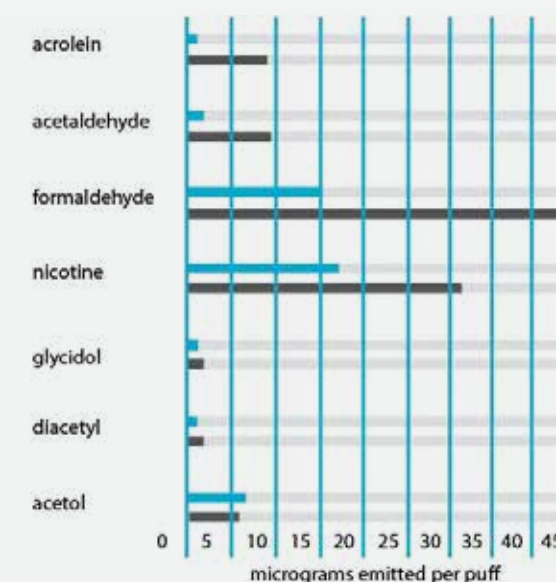

HELP CLEAR THE AIR

YOUR SUPPORT IN ENSURING A HEALTHY ENVIRONMENT FOR STUDENTS, FACULTY, STAFF AND VISITORS IS APPRECIATED.

FLYSENSE™ IS A REAL-TIME VAPING AND ELEVATED SOUND INCIDENT DETECTION SOLUTION AND SMART ALERT SYSTEM THAT GIVES YOU CONTROL OF AREAS WHERE YOU CANNOT PLACE A CAMERA.

## INCREASE OF VAPE USAGE

2017 2.1 MILLION

2018 3.6 MILLION

+ 1.5 MILLION INCREASE IN STUDENT VAPING USAGE

2019 A LARGE INCREASE OF USE IS EXPECTED

+48% MIDDLE SCHOOL

+78% HIGH SCHOOL

■ initial puffing ■ steady state

EMISSION RATES OF SEVEN OF THE MOST TOXIC CHEMICALS FROM A SINGLE-COIL E-CIGARETTE OPERATED AT A 3.6V.