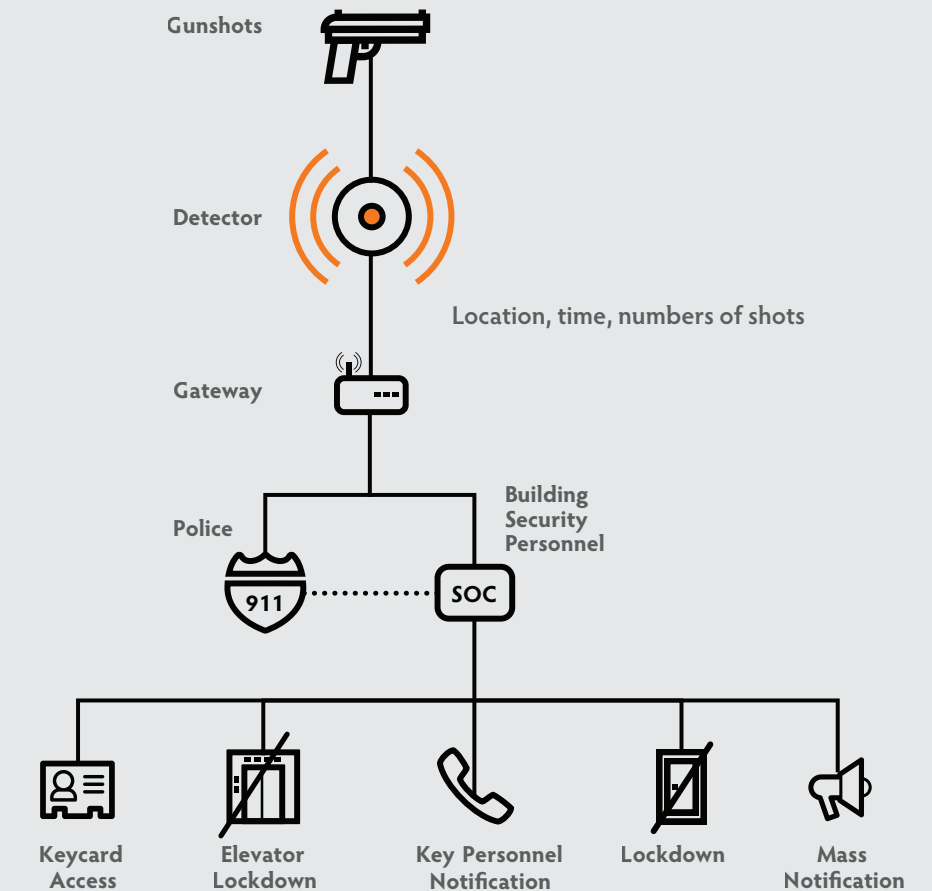

INDOOR GUNSHOT DETECTION

TRACK INCIDENT LOCATIONS IN REAL-TIME ANYWHERE

FOR SCHOOLS, BUSINESS AND GOVERNMENT

ONE-STOP SINGLE SOURCE TECHNOLOGY PROVIDER

For all of your business technology needs from security surveillance to project management services, cabling solutions and more.

INTERFACE CABLE ASSEMBLIES & SERVICE CORPORATION

YOU'RE IN GOOD COMPANY

SINCE 1979

WWW.ICASCORP.COM

A GROWING PROBLEM

Gun violence is not only becoming more frequent, but deadlier. Preparation and training are crucial, but in an active shooter situation, the most important factor is a quick and accurate response. AmberBox technology provides gunshot location, movement of shooter, gunshot times and total number of shots fired. The AmberBox system is designed to distinguish between gunfire sounds and other loud noises to minimize any false readings.

PROTECTING LIFE THROUGH
INSTANT RESPONSE TECHNOLOGY

HOW AMBERBOX WORKS

1. AmberBox uses acoustic and infrared data to respond immediately following a firearm discharge.
2. The gunshot is verified utilizing our unique machine learning algorithm, instantly determining the firearm audio signature.
3. Detectors communicate an alert signal through a wireless MESH network to the building gateway.
4. Automatic gunshot alerts are sent to law enforcement via our E911 certified platform, with simultaneous notifications to building security. A conference call line is created to share information and coordinate efficiently.
5. AmberBox can immediately activate building security systems, such as access control, while alerting personnel with SMS, email and call notification. Real-time shooter location tracking can be viewed through the web or mobile response platform.

TYPICAL POLICE RESPONSE

When precious minutes can make a significant difference to attack severity, AmberBox Gunshot Detection enables first responders to arrive on scene faster, equipped with the vital information needed to contain threats and mitigate casualties.